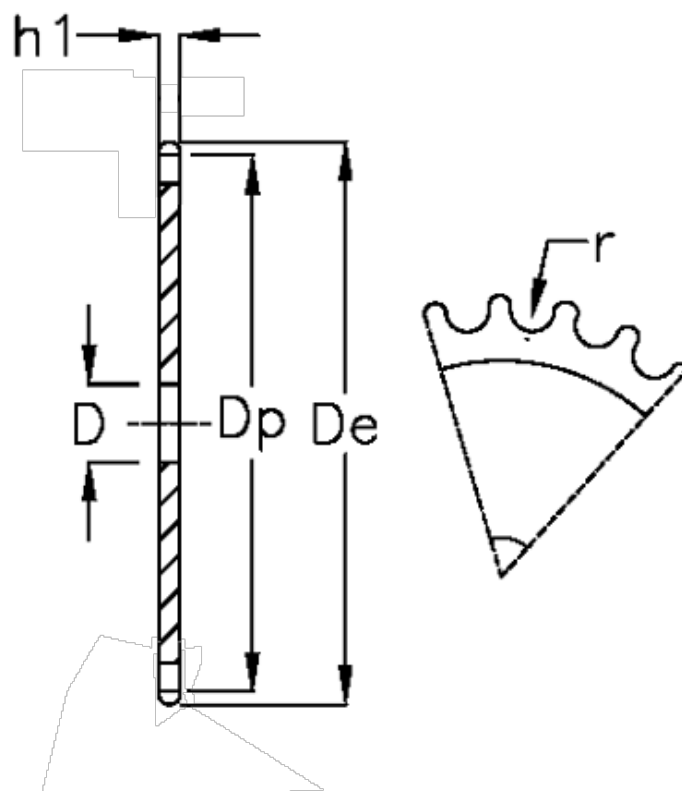

Article number: 616021006013

Description: Plate wheel 10 B-1 Z=13 simplex

## Measures

|                 |             |
|-----------------|-------------|
| C               | = 2         |
| D               | = 10        |
| De              | = 73        |
| Dp              | = 66.32     |
| For chain size  | = 5/8 x 3/8 |
| For chain type  | = 10 B-1    |
| h1              | = 9.1       |
| Number of teeth | = 13        |